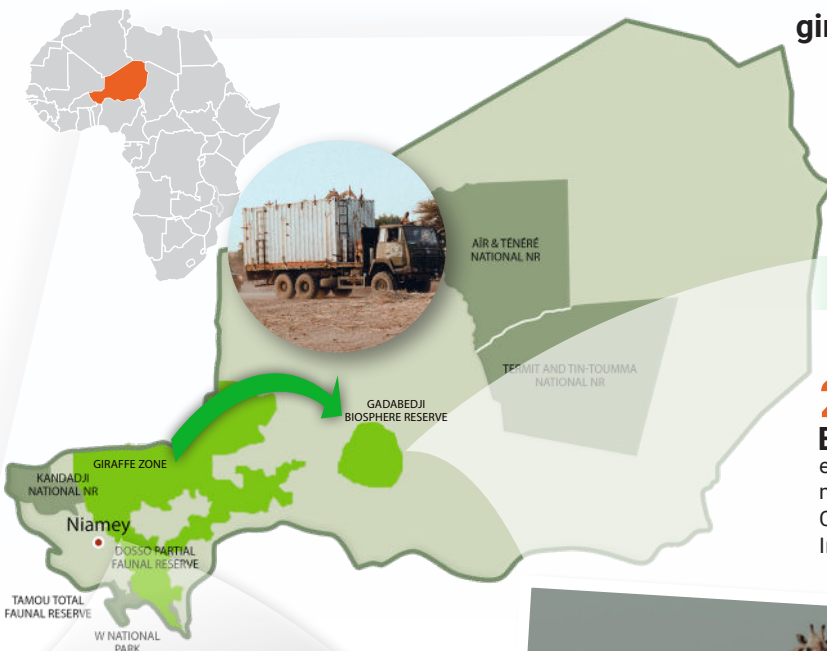

At the beginning of the 20th century the West African giraffe (*Giraffa camelopardalis peralta*) were widely distributed, from Nigeria to Senegal. By the mid-1990s only 49 individuals remained in West Africa, all of them in the 'Giraffe Zone' in Niger. With international support, the Niger government embarked on their commitment to formally protect these survivors. Today, the Niger government is firmly committed to protecting their giraffe and to securing their future in the wild. In 2006, Niger became the first country in Africa to develop a National Giraffe Conservation Strategy and Action Plan, with an updated version in 2015. The GCF team have been integrally involved in supporting the development and implementation of Niger's plans and associated actions.

In 2018 GCF, together with the Government of Niger, translocated eight West African giraffe to the Gadabedji Biosphere Reserve to establish a new satellite giraffe population to assist the population's growth in number and range. Gadabedji formed part of the historic range of the West African giraffe before they were locally extirpated in the 1970s due to a severe drought and illegal hunting.

In November 2022, a second group of four giraffe were translocated to the Gadabedji Biosphere Reserve under heavy military protection to bolster the small existing population. The population now stands at 14 individuals and is monitored regularly by two GCF eco-guards.

Today, we estimate that there are **690 West African giraffe** remaining in Niger, most of these live in the 'Giraffe Zone' east of the capital Niamey. It is part of the transition zone of Niger's W National Park Biosphere Reserve, which includes the central zone of Kouré, the Dallol Bosso, and the Fakara Plateau.