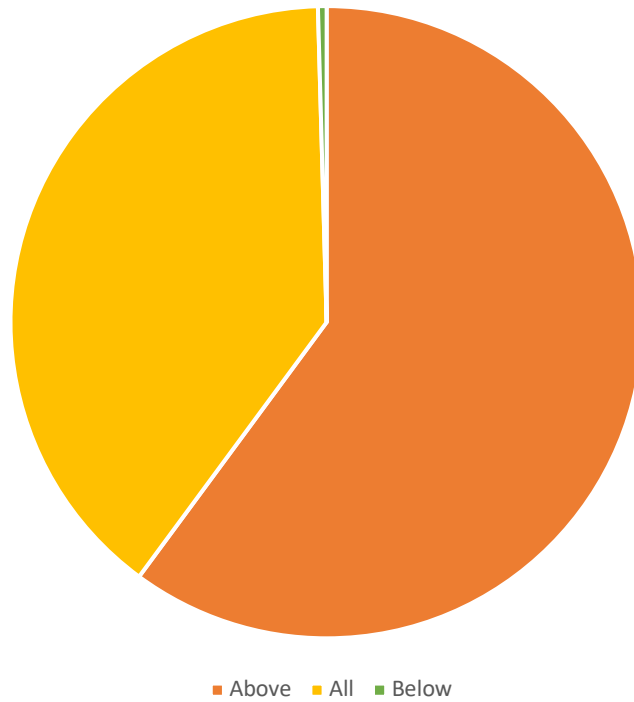

Browsing Height

Browsing instances:
Above 1.6m
Below 1.6m
At all heights