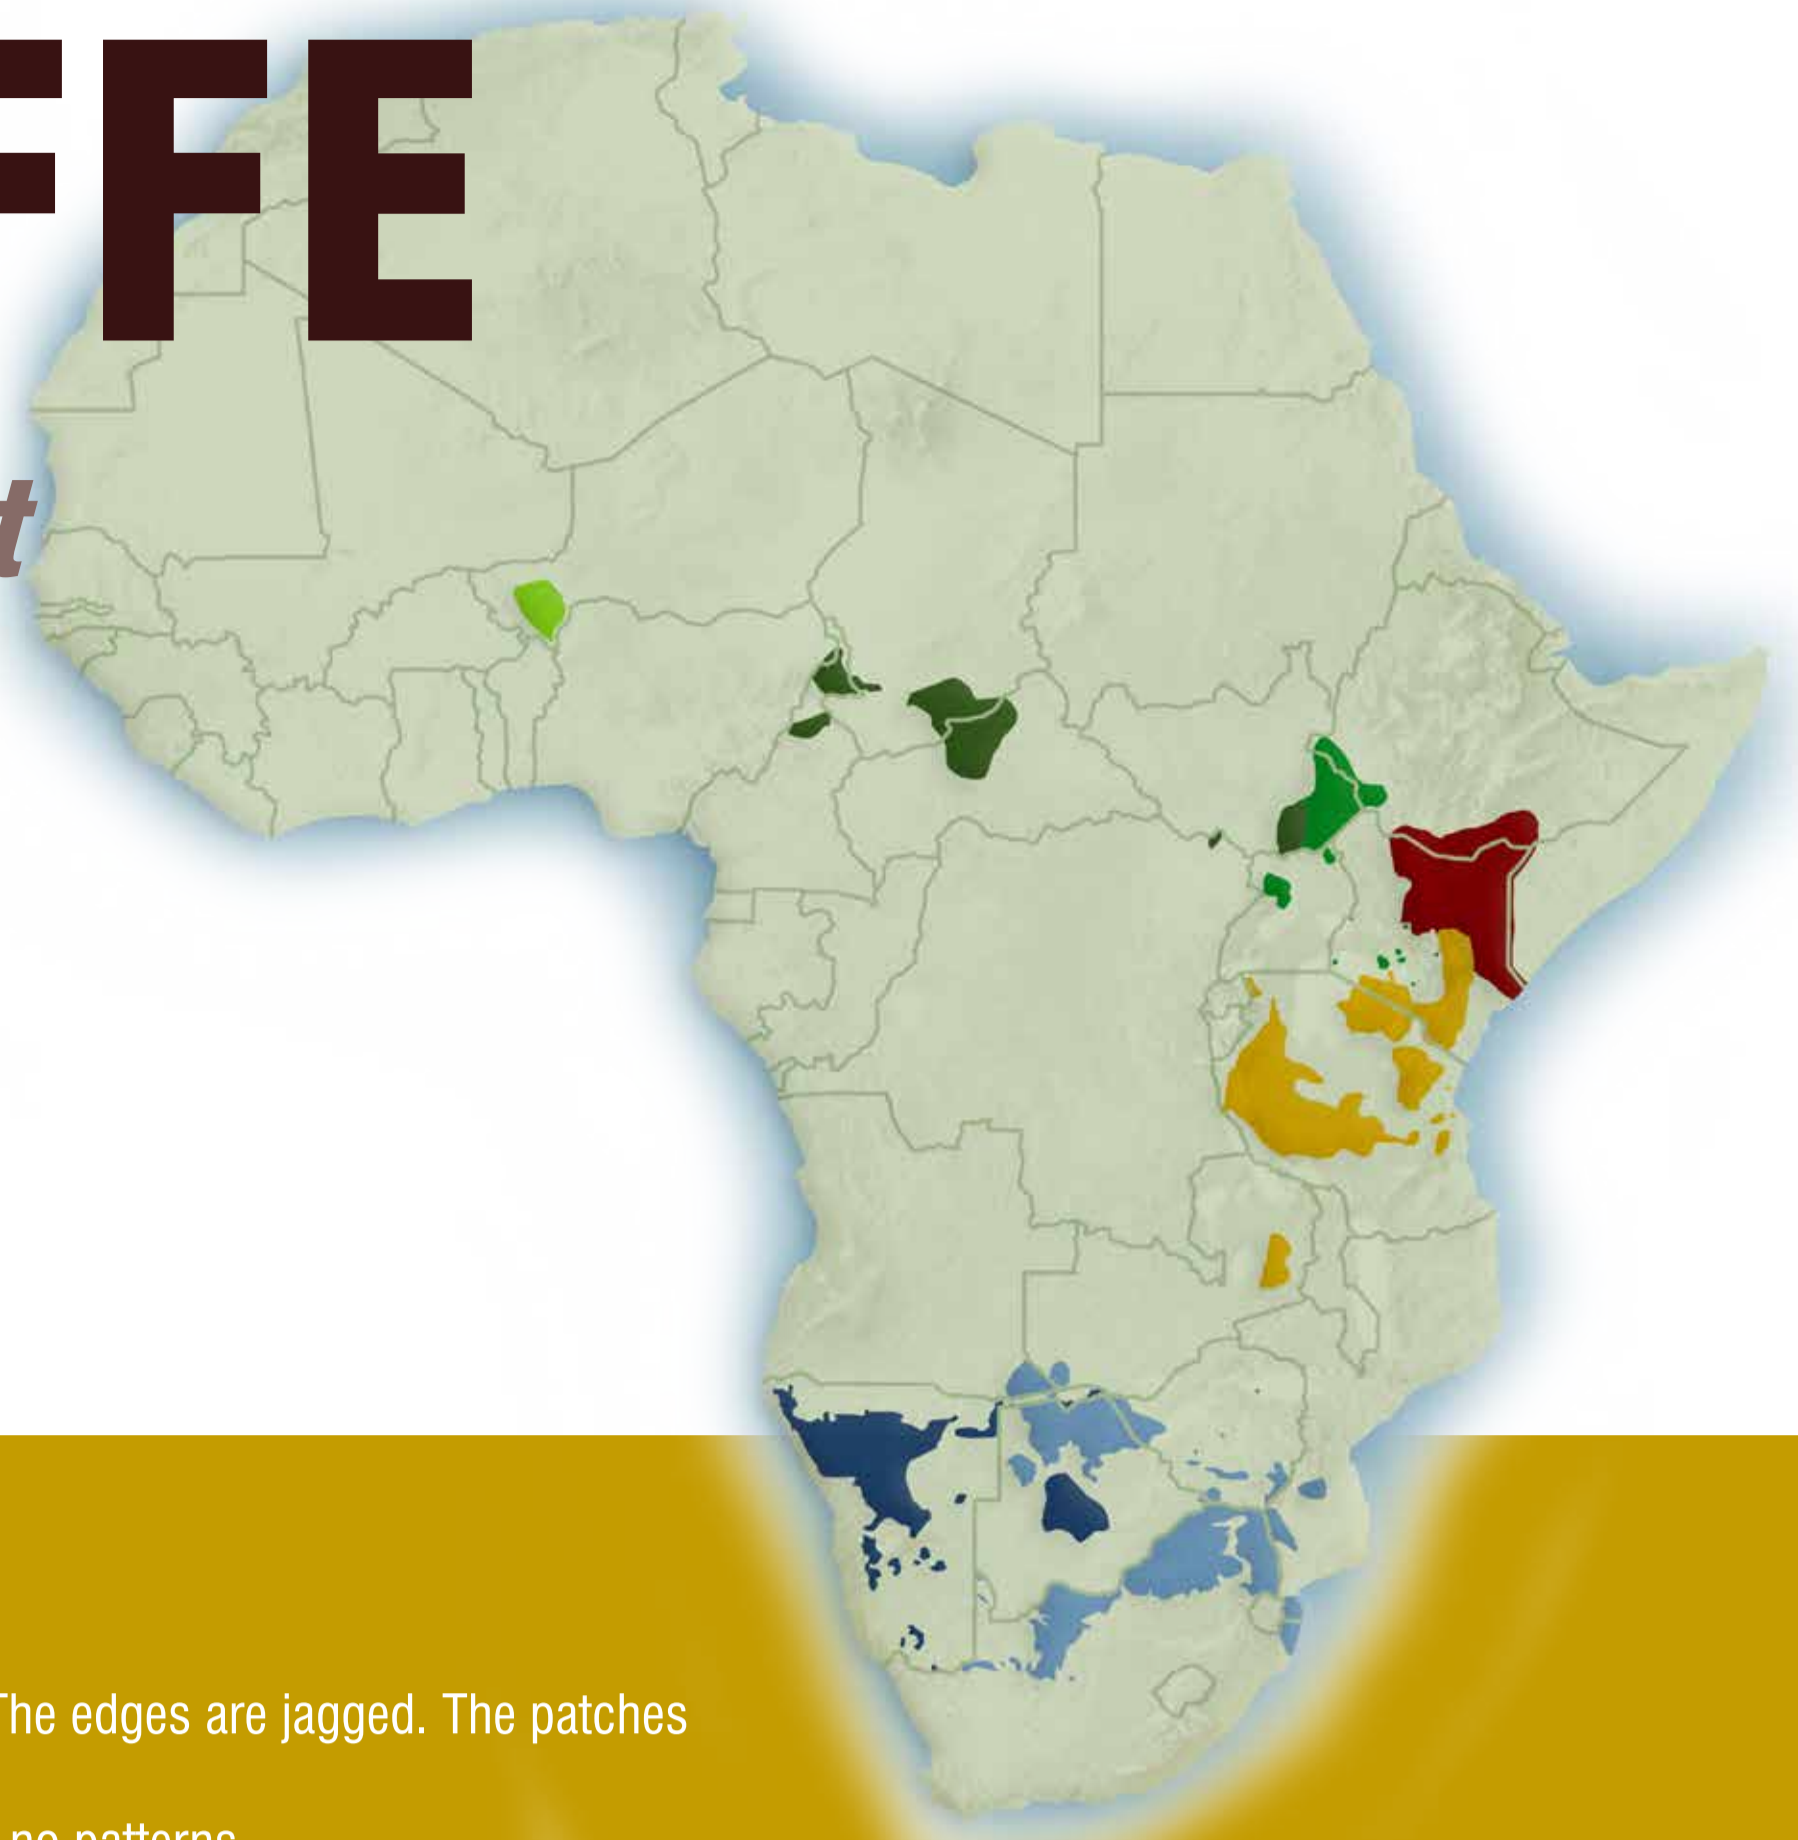

AFRICA'S GIRAFFE

Did you know that there are now four different species of giraffe, instead of only one?

CAN YOU SPOT THE DIFFERENCE?

Masai giraffe *Giraffa tippelskirchi*

This giraffe is recognisably darker than other species.

Patches: Large and dark-brown. Shaped distinctively like vine leaves. The edges are jagged. The patches are surrounded by a creamy-brown colour.

Lower legs: The same creamy-brown, which surrounds the patches, with no patterns.

Southern giraffe

Giraffa giraffa

The southern giraffe has two subspecies. Their markings are slightly different from each other.

South African giraffe *G. g. giraffa*

Patches: Star-shaped and various shades of brown. The patches are surrounded by a light tan colour.

Lower legs: Randomly speckled with uneven spots.

Angolan giraffe *G. g. angolensis*

Patches: Large, uneven and irregularly notched. Light brown. The patches are surrounded by a pale cream colour.

Lower legs: Randomly speckled with uneven spots.