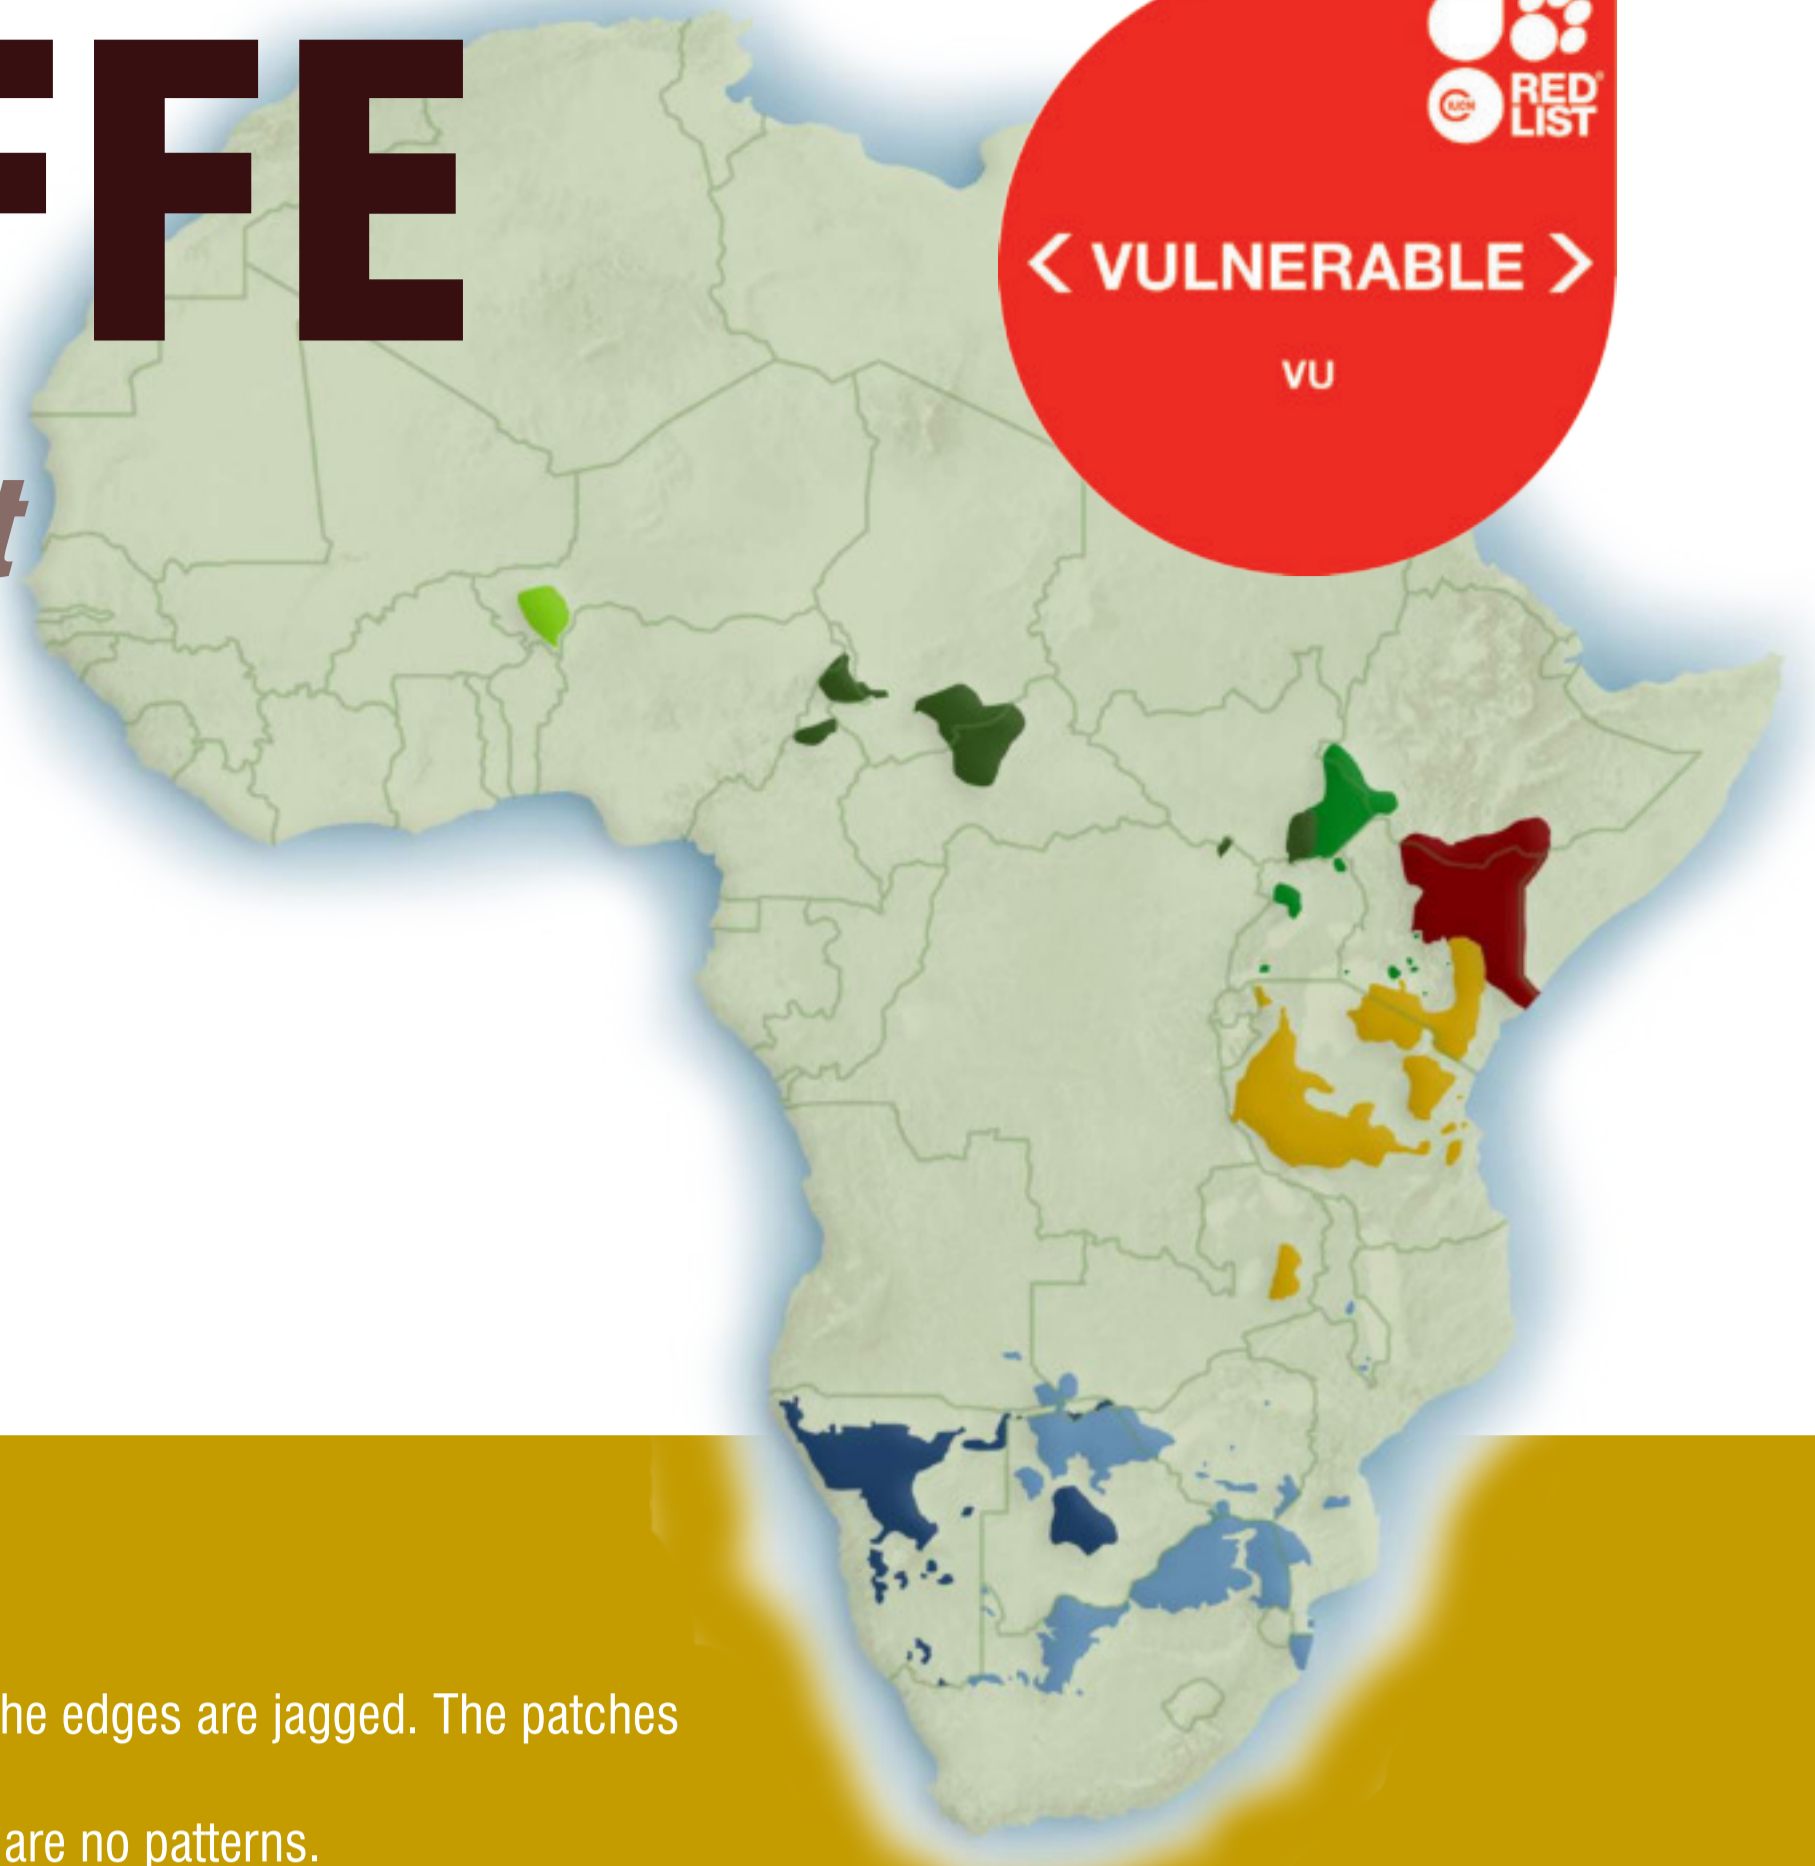

# AFRICA'S GIRAFFE

*Did you know that there are now four different species of giraffe, instead of only one?*

## CAN YOU SPOT THE DIFFERENCE?

### Masai giraffe *Giraffa tippelskirchi*

This giraffe is recognisably darker than other species.

Patches: Large and dark-brown. Shaped distinctively like vine leaves. The edges are jagged. The patches are surrounded by a creamy-brown colour.